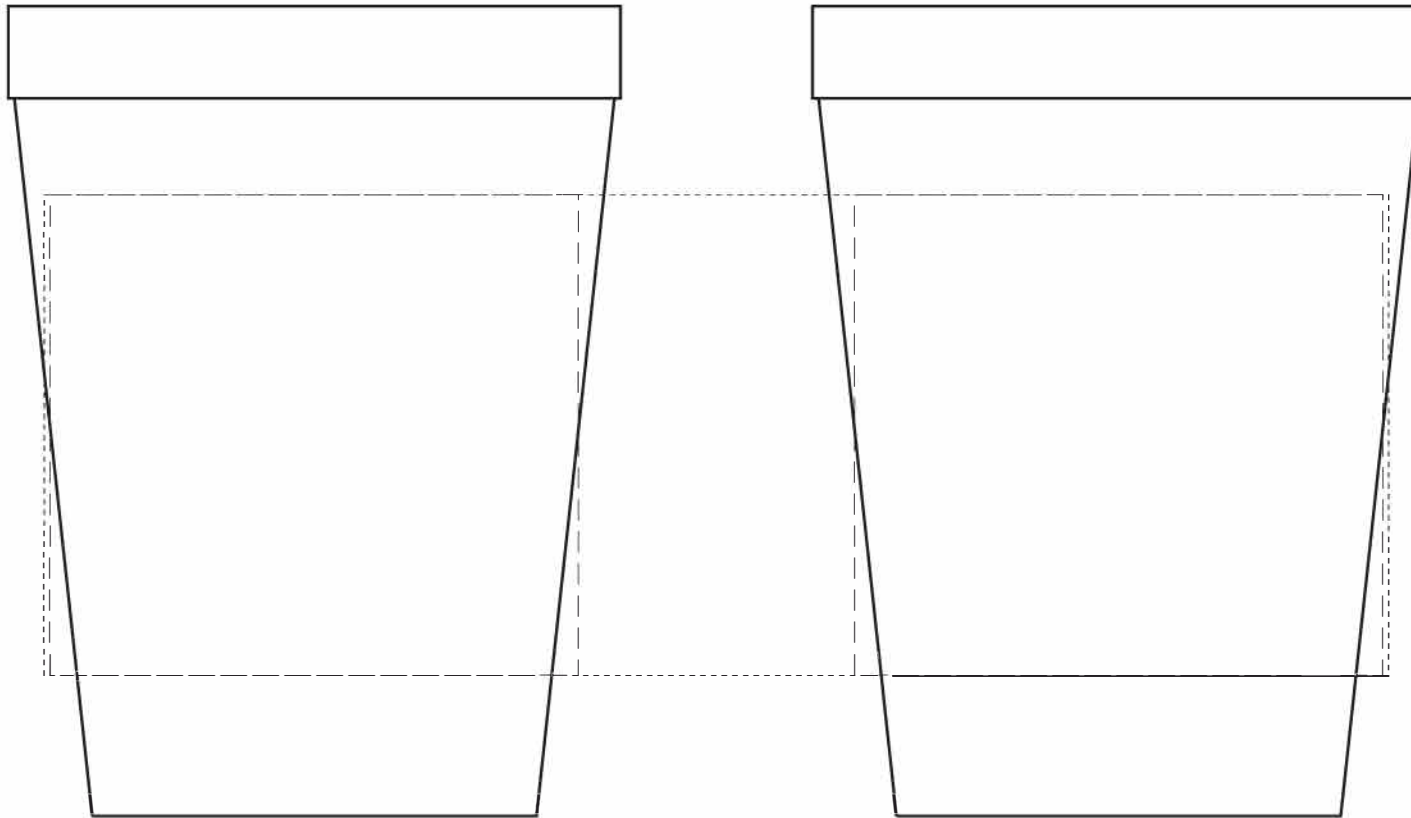

12 oz. Smooth Stadium/Screenprint (ITEM #DD1200S)

one side imprint area - 2.75" wide x 2.5" tall

4.1875" - center to center

wrap imprint area - 7" wide x 2.5" tall

full wrap imprint leaves an approximate 1" - 1.25" gap between the ends

ALL ART MUST BE VECTOR. CONVERT TYPE TO CURVES OR OUTLINES.

YOUR ART WILL NOT BE CUT OFF THE CUP. OUR IMPRINT AREAS ARE SIZED SO THAT AT MAX IMPRINT WIDTH ON ONE SIDE OF THE CUP YOU CAN SEE ALL OF THE ART ON THAT SIDE WITHOUT HAVING TO TURN THE CUP. - This template's purpose is to give you our imprint area for sizing your art. We reserve the right to place your art vertically on the cup in the location we think provides the best visual layout. If you require your art to print in a specific location, please make note of that on your art and/or PO. - **Due to the taper of the cups, the imprint will distort. Geometric designs will noticeably change shape, especially circles.**